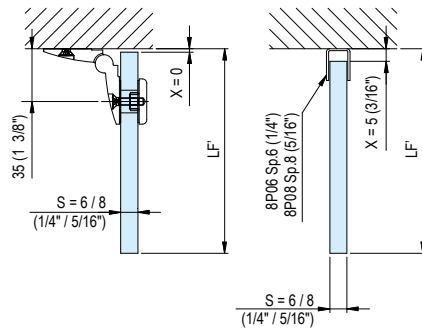

D15E00

PIUMA system