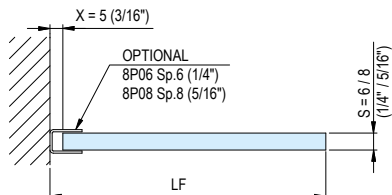

D15E00

PIUMA system