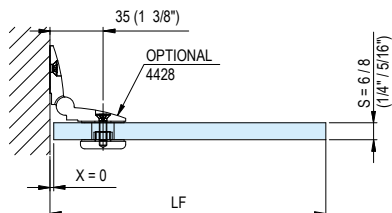

D15E00

PIUMA system