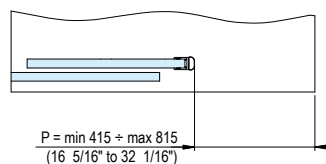

D15E30

PIUMA system