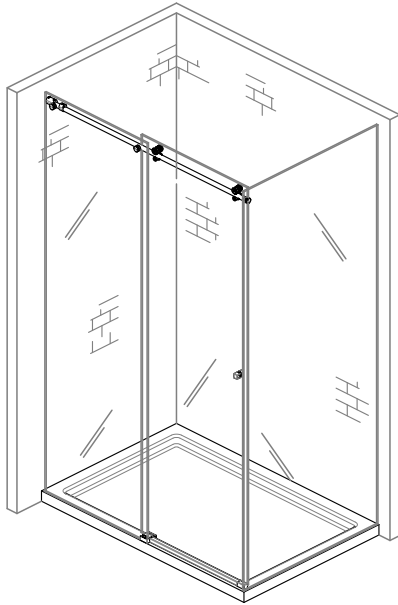

BZ07
KIT WITH 1 FIXED GLASS PANEL
1200-1800mm - ROUND SECTION

Installation instructions

Packing List

Optionals parts

Tools supplied

Tools required

Fittings required

1

1A

1B

6

7

8

9

10

11