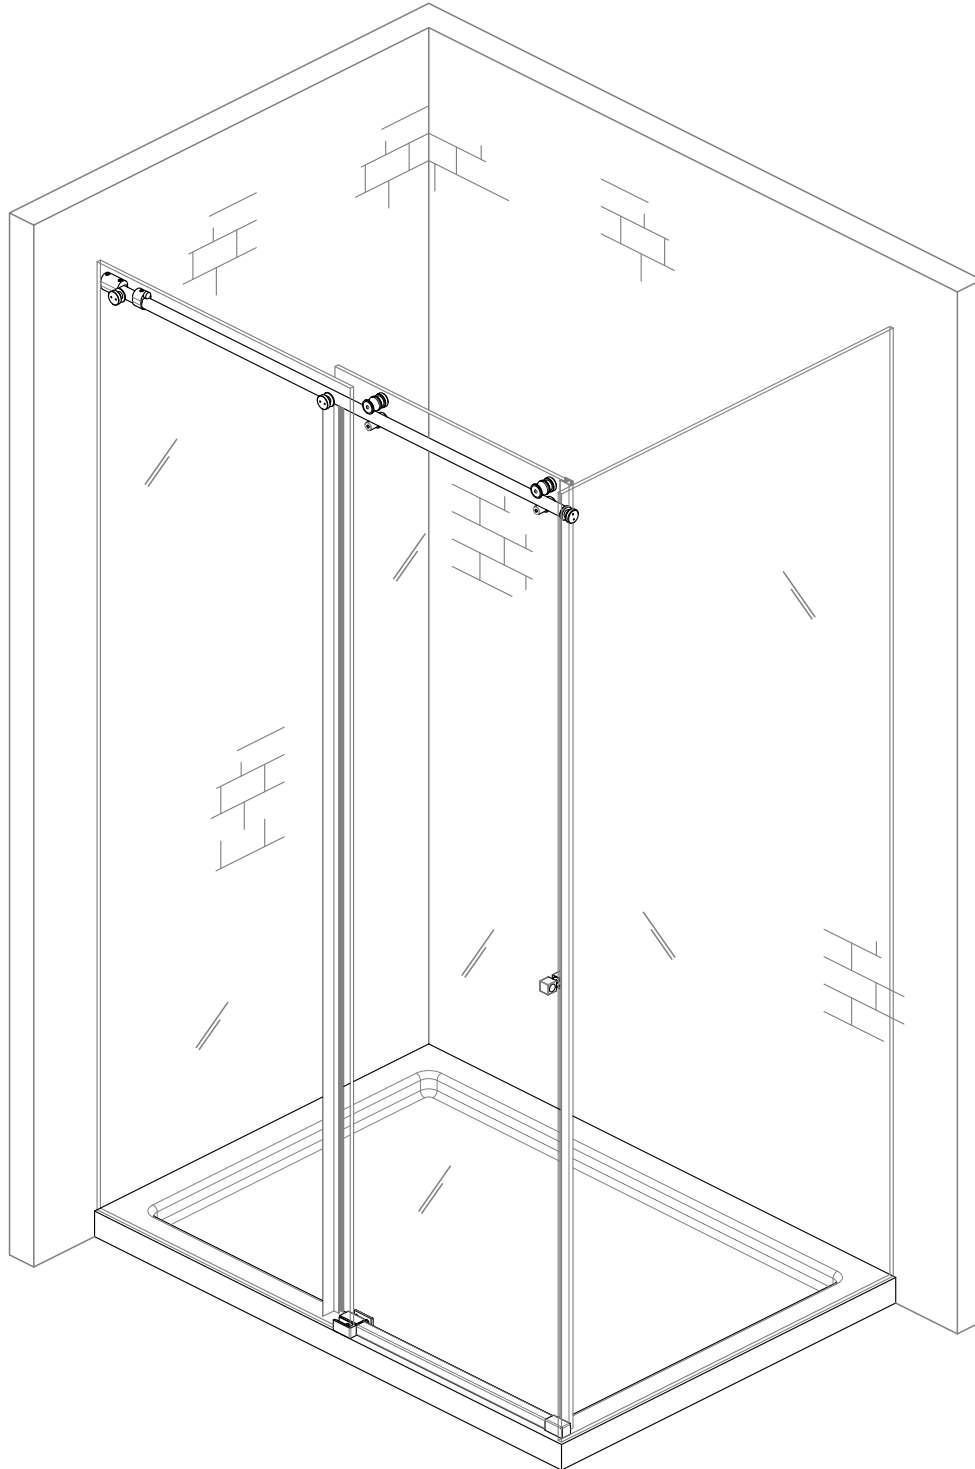

BZ07
KIT WITH 1 FIXED GLASS PANEL
1200-1800mm - ROUND SECTION

Installation instructions

Packing List

Optionals parts

Tools supplied

Tools required

Fittings required

1