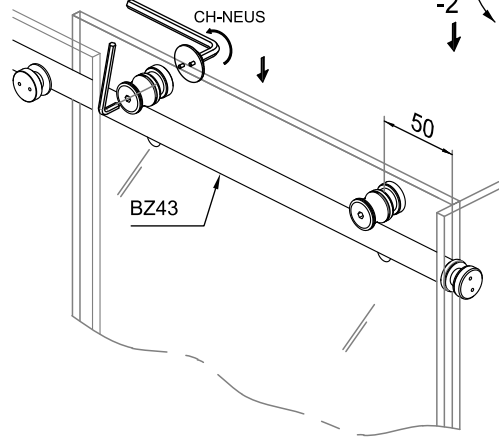

BZ07
KIT WITH 1 FIXED GLASS PANEL
1200-1800mm - ROUND SECTION

Installation instructions

Packing List

Optionals parts

Tools supplied

Tools required

Fittings required

1

1A

1B

6

7

8

9

10

11