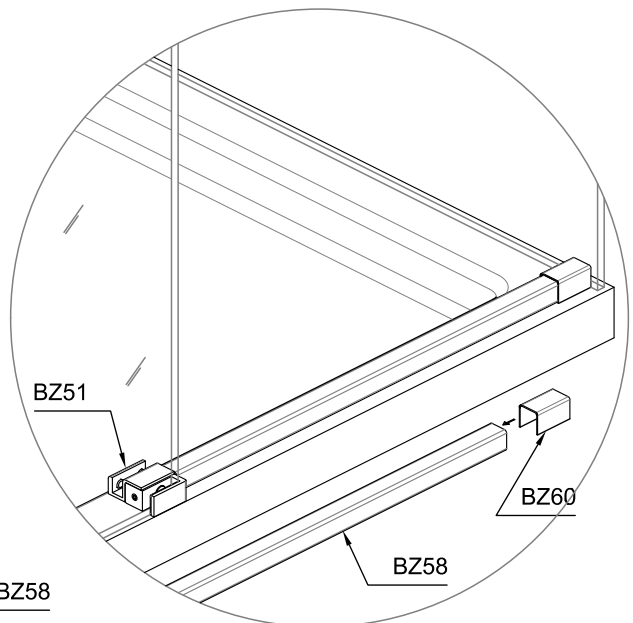

BZ07
KIT WITH 1 FIXED GLASS PANEL
1200-1800mm - ROUND SECTION

Installation instructions

Packing List

Optionals parts

Tools supplied

Tools required

Fittings required

1

1A

1B

6

7

8

9

10

11