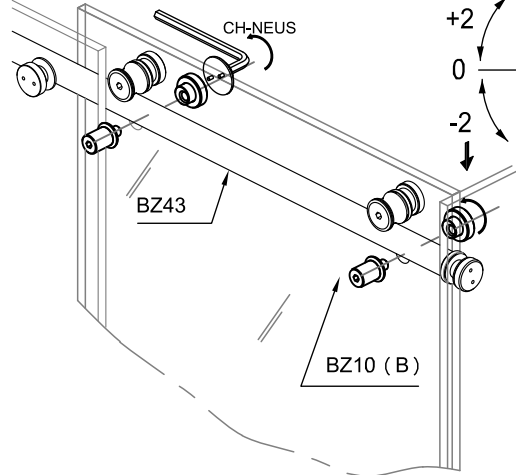

BZ07
KIT WITH 1 FIXED GLASS PANEL
1200-1800mm - ROUND SECTION

Installation instructions

Packing List

Optionals parts

Tools supplied

Tools required

Fittings required

1

1A

1B

6

7

8

9

10

11