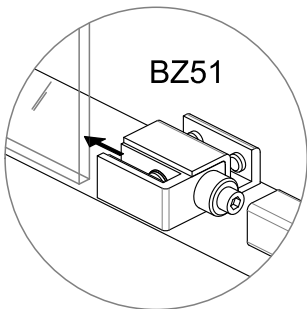

BZ07
KIT WITH 1 FIXED GLASS PANEL
1200-1800mm - ROUND SECTION

Installation instructions

Packing List

Optionals parts

Tools supplied

Tools required

Fittings required

1

1A

1B

6

7

8

9

10

11