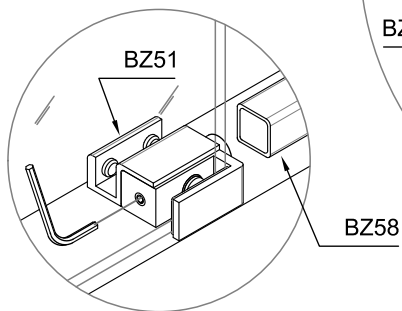

BZ07
KIT WITH 1 FIXED GLASS PANEL
1200-1800mm - ROUND SECTION

Installation instructions

Packing List

Optionals parts

Tools supplied

Tools required

Fittings required

1

1A

1B

6

7

8

9

10

11