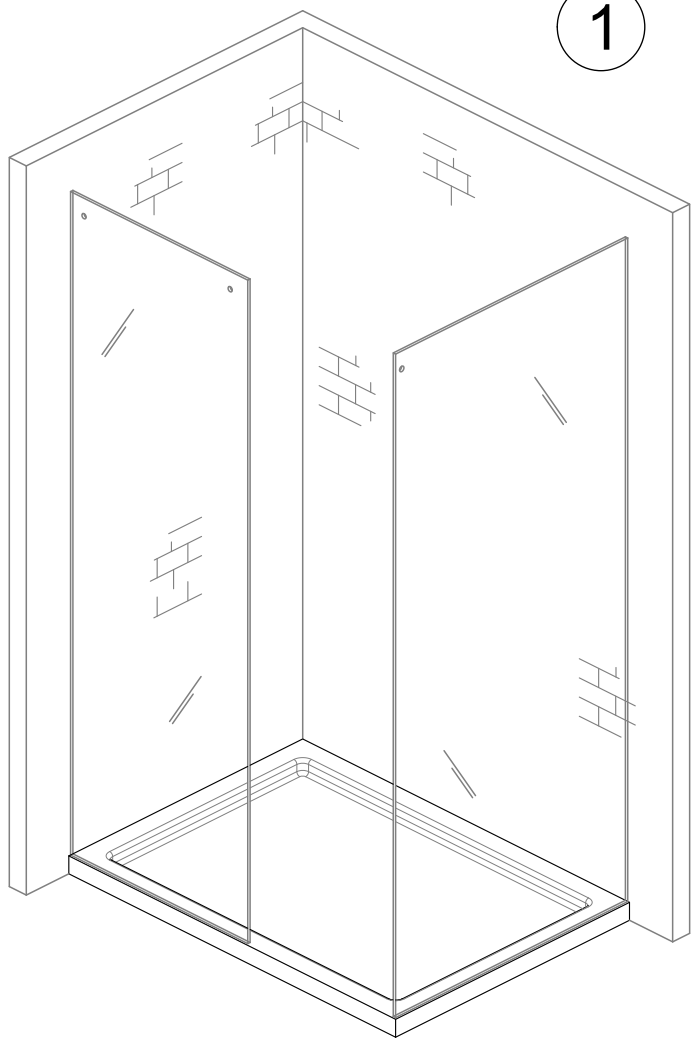

BZ07
KIT WITH 1 FIXED GLASS PANEL
1200-1800mm - ROUND SECTION

Installation instructions

Packing List

Optionals parts

Tools supplied

Tools required

Fittings required

1