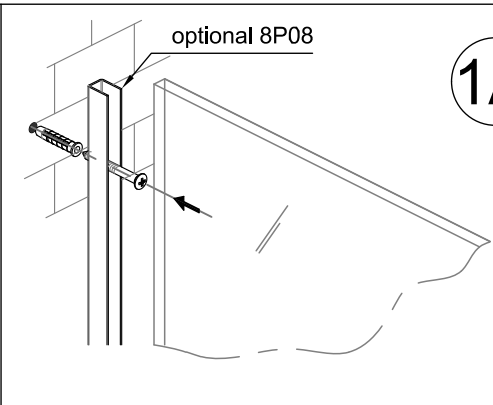

BZ07
KIT WITH 1 FIXED GLASS PANEL
1200-1800mm - ROUND SECTION

Installation instructions

Packing List

Optionals parts

Tools supplied

Tools required

Fittings required

1