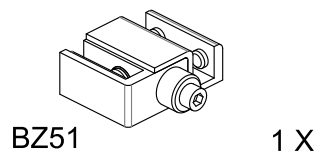

BZ07
KIT WITH 1 FIXED GLASS PANEL
1200-1800mm - ROUND SECTION

Installation instructions

Packing List

Optionals parts

Tools supplied

Tools required

Fittings required

1