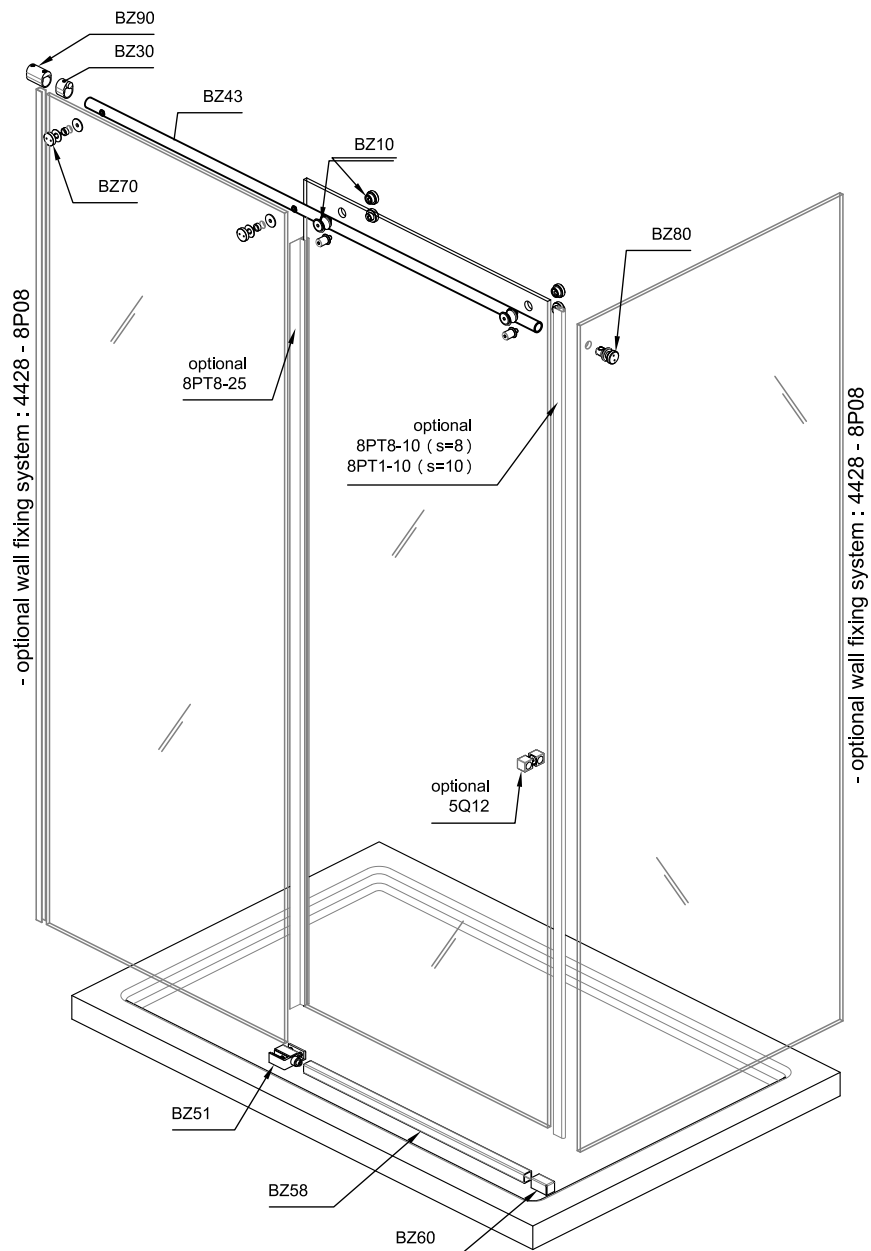

BZ07
KIT WITH 1 FIXED GLASS PANEL
1200-1800mm - ROUND SECTION

Installation instructions

Packing List

Optionals parts

Tools supplied

Tools required

Fittings required

1

1A

1B

6

7

8

9

10

11

12