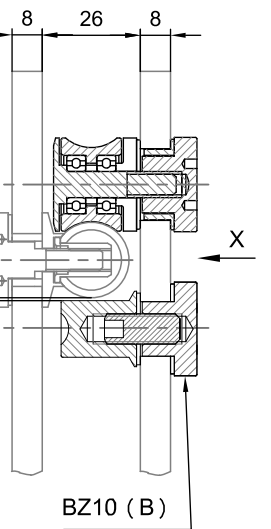

BZ07
KIT WITH 1 FIXED GLASS PANEL
1200-1800mm - ROUND SECTION

Installation instructions

Packing List

Optionals parts

Tools supplied

Tools required

Fittings required

1

1A

1B

6

7

8

9

10

11