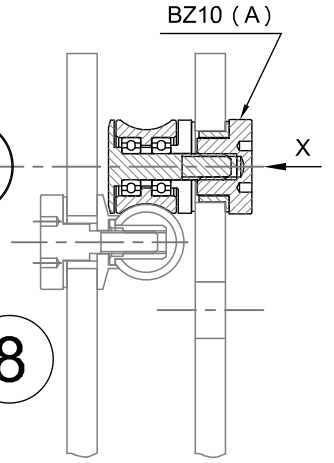

BZ07
KIT WITH 1 FIXED GLASS PANEL
1200-1800mm - ROUND SECTION

Installation instructions

Packing List

Optionals parts

Tools supplied

Tools required

Fittings required

1

1A

1B

6

7

8

9

10

11