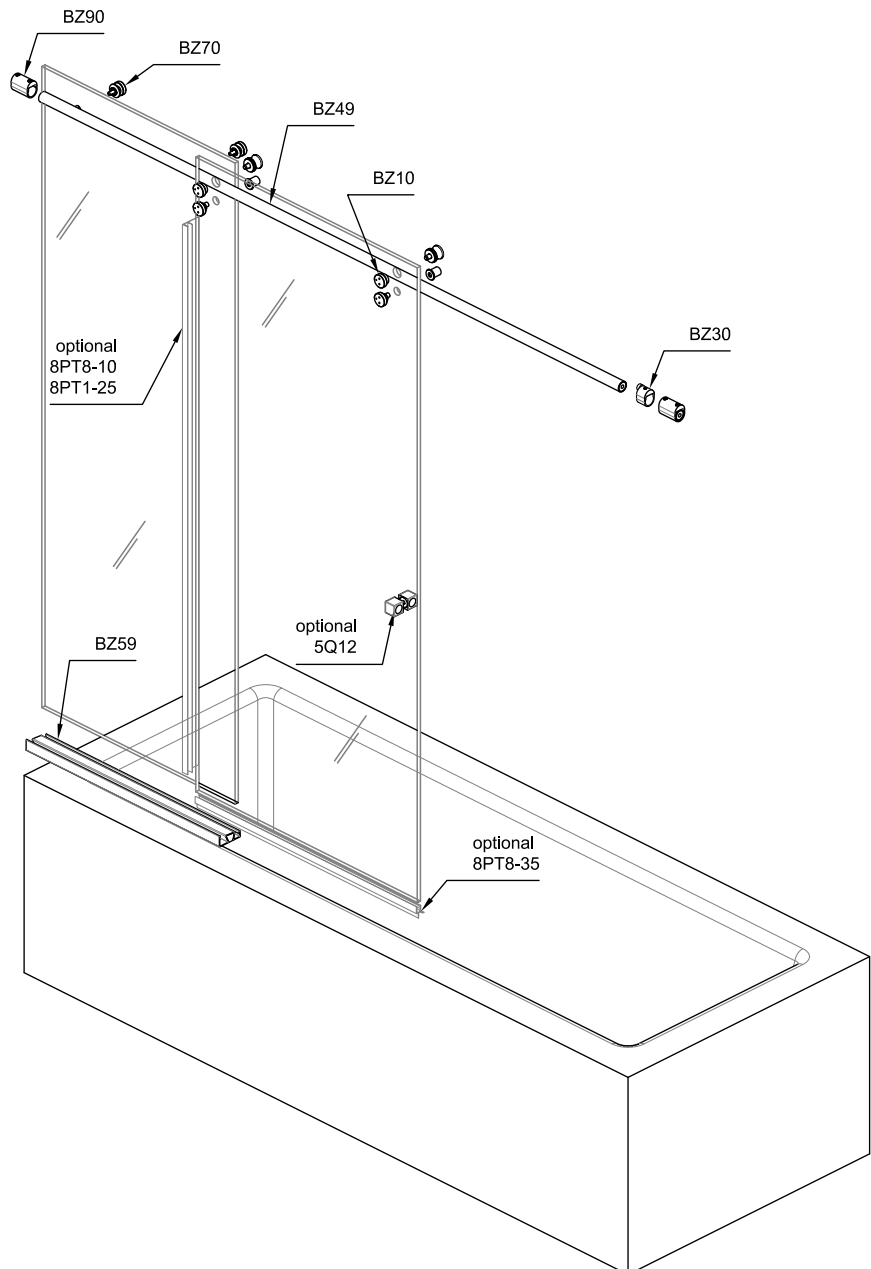

BZ09
SHOWER BOXE "HIP ZAC"
KIT FOR BATH TUBS
1000 - 2000 mm - ROUND SECTION

Installation instructions

Packing List	
	BZ10 2 X
	BZ30 1 X
	BZ49 1 X
	BZ70 2 X
	BZ59 1 X
	BZ90 2 X

Optionals parts			
			
8PT8-10	8PT8-35	5Q12	8PT8-25

Tools supplied	Tools required	Fittings required
 CH-NEUS	   	 2 x

5

11

12

13