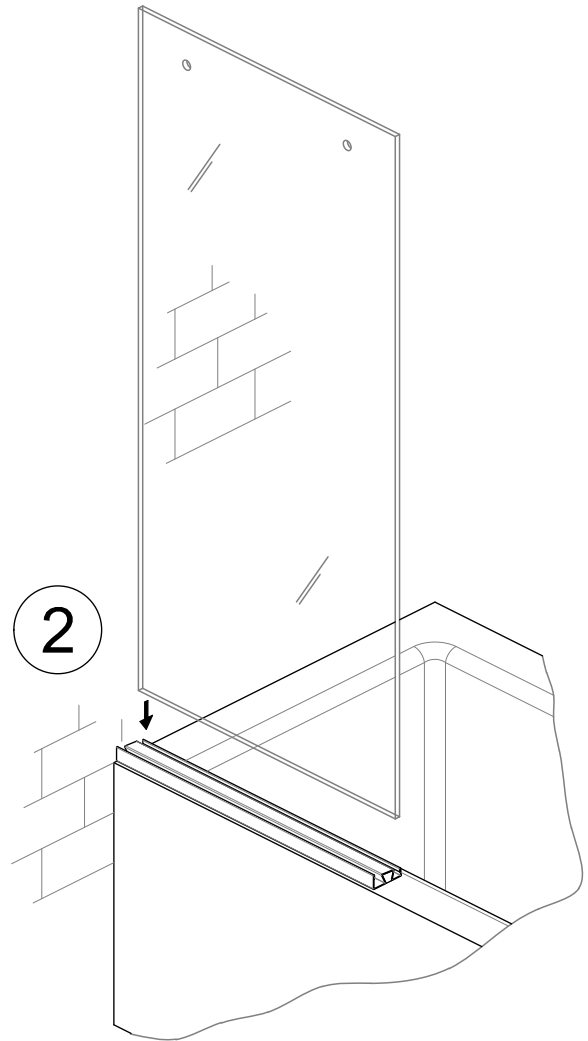

BZ09
SHOWER BOXE "HIP ZAC"
KIT FOR BATH TUBS
1000 - 2000 mm - ROUND SECTION

Installation instructions

Packing List	
	BZ10 2 X
	BZ30 1 X
	BZ49 1 X
	BZ70 2 X
	BZ59 1 X
	BZ90 2 X

Optionals parts			
			
8PT8-10	8PT8-35	5Q12	8PT8-25

Tools supplied	Tools required	Fittings required
 CH-NEUS	   	 2 x

5

11

12

13