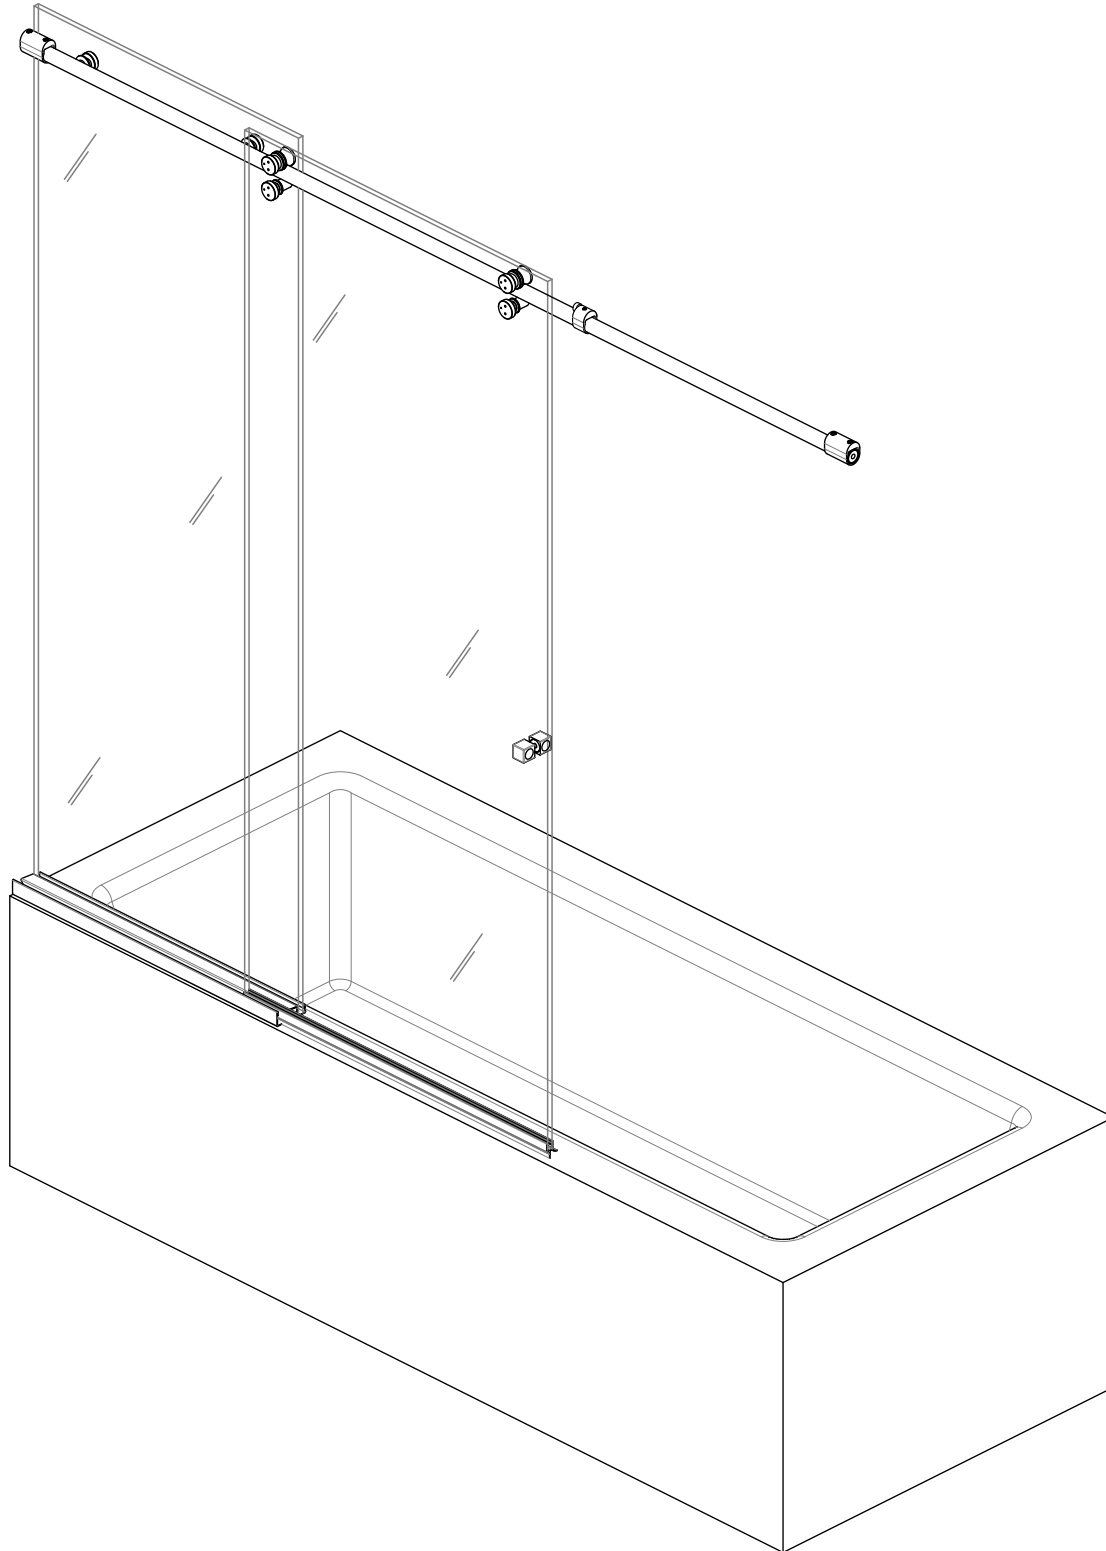

BZ09
SHOWER BOXE "HIP ZAC"
KIT FOR BATH TUBS
1000 - 2000 mm - ROUND SECTION

Installation instructions

Packing List	
	BZ10 2 X
	BZ30 1 X
	BZ49 1 X
	BZ70 2 X
	BZ59 1 X
	BZ90 2 X

Optionals parts			
			
8PT8-10	8PT8-35	5Q12	8PT8-25

Tools supplied	Tools required	Fittings required
 CH-NEUS	   	 2 x

5

11

12

13