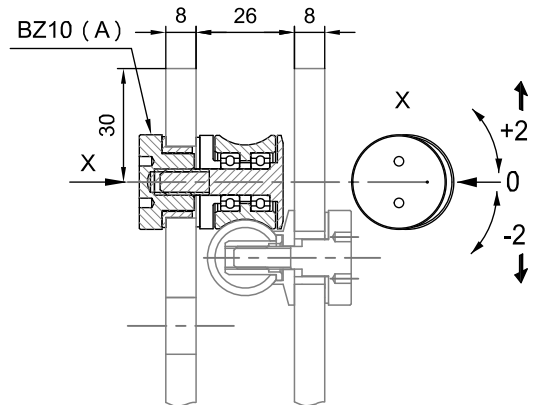

BZ09
SHOWER BOXE "HIP ZAC"
KIT FOR BATH TUBS
1000 - 2000 mm - ROUND SECTION

Installation instructions

Packing List	
	BZ10 2 X
	BZ30 1 X
	BZ49 1 X
	BZ70 2 X
	BZ59 1 X
	BZ90 2 X

Optionals parts			
			
8PT8-10	8PT8-35	5Q12	8PT8-25

Tools supplied	Tools required	Fittings required
 CH-NEUS	   	 2 x

5

11

12

13