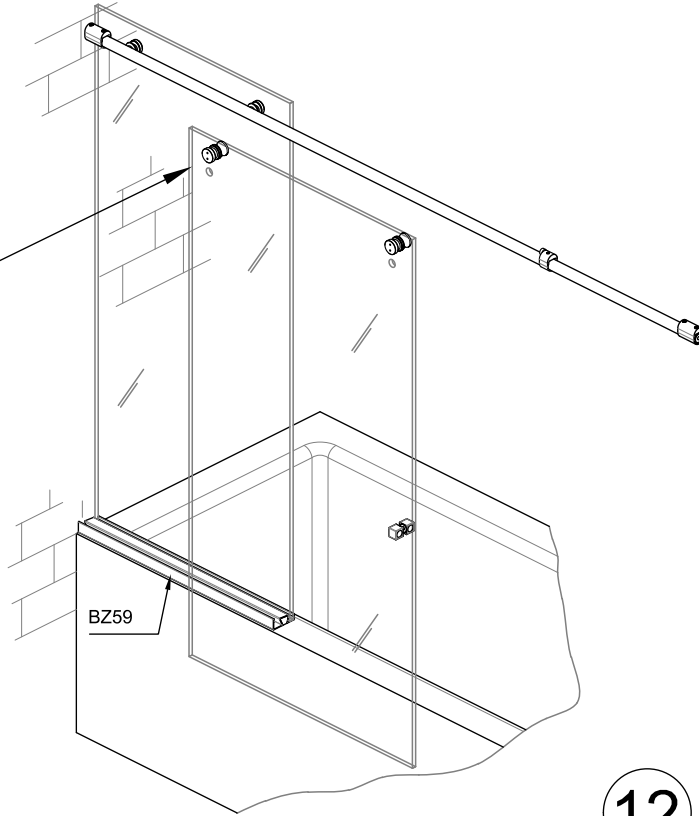

BZ09
SHOWER BOXE "HIP ZAC"
KIT FOR BATH TUBS
1000 - 2000 mm - ROUND SECTION

Installation instructions

Packing List	
	BZ10 2 X
	BZ30 1 X
	BZ49 1 X
	BZ70 2 X
	BZ59 1 X
	BZ90 2 X

Optionals parts			
			
8PT8-10	8PT8-35	5Q12	8PT8-25

Tools supplied	Tools required	Fittings required
 CH-NEUS	   	 2 x

5

11

12

13