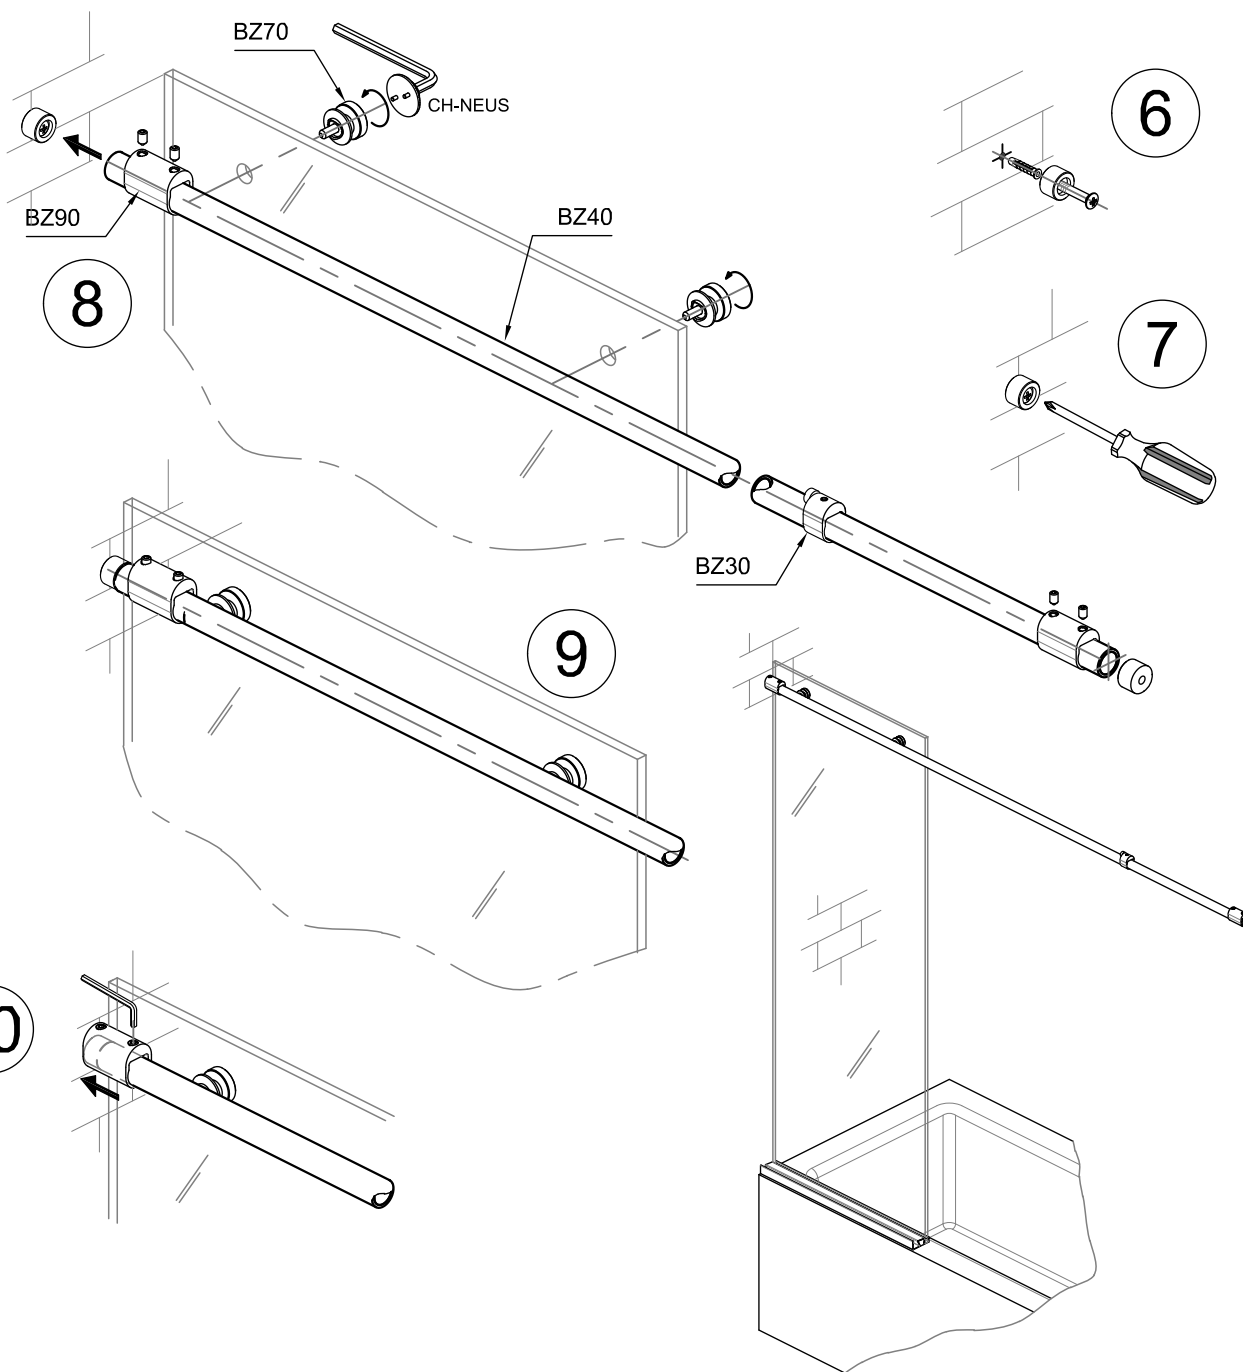

BZ09
SHOWER BOXE "HIP ZAC"
KIT FOR BATH TUBS
1000 - 2000 mm - ROUND SECTION

Installation instructions

Packing List	
	BZ10 2 X
	BZ30 1 X
	BZ49 1 X
	BZ70 2 X
	BZ59 1 X
	BZ90 2 X

Optionals parts			
			
8PT8-10	8PT8-35	5Q12	8PT8-25

Tools supplied	Tools required	Fittings required
 CH-NEUS	   	 2 x

5

11

12

13