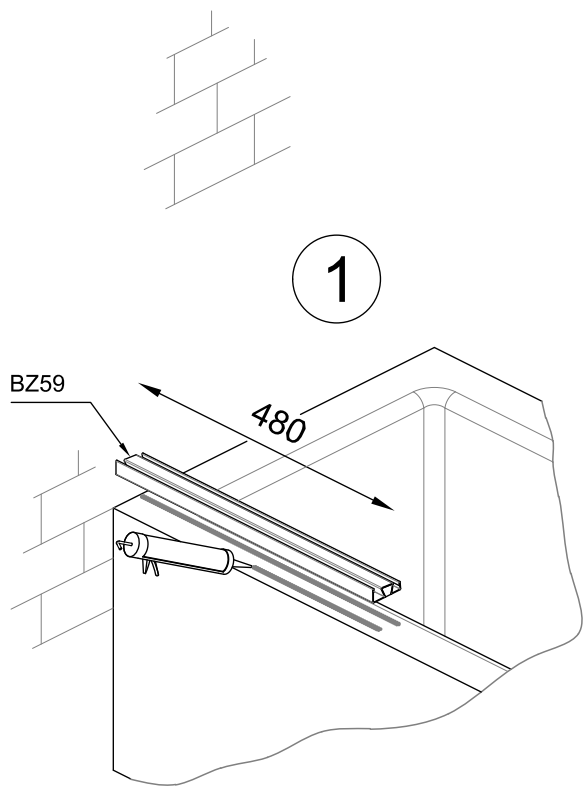

BZ09
SHOWER BOXE "HIP ZAC"
KIT FOR BATH TUBS
1000 - 2000 mm - ROUND SECTION

Installation instructions

Packing List	
	BZ10 2 X
	BZ30 1 X
	BZ49 1 X
	BZ70 2 X
	BZ59 1 X
	BZ90 2 X

Optionals parts			
			
8PT8-10	8PT8-35	5Q12	8PT8-25

Tools supplied	Tools required	Fittings required
 CH-NEUS	   	 2 x

5

11

12

13