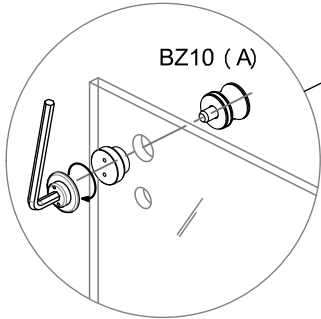

BZ09
SHOWER BOXE "HIP ZAC"
KIT FOR BATH TUBS
1000 - 2000 mm - ROUND SECTION

Installation instructions

Packing List	
	BZ10 2 X
	BZ30 1 X
	BZ49 1 X
	BZ70 2 X
	BZ59 1 X
	BZ90 2 X

Optionals parts			
			
8PT8-10	8PT8-35	5Q12	8PT8-25

Tools supplied	Tools required	Fittings required
 CH-NEUS	   	 2 x

5

11

12

13