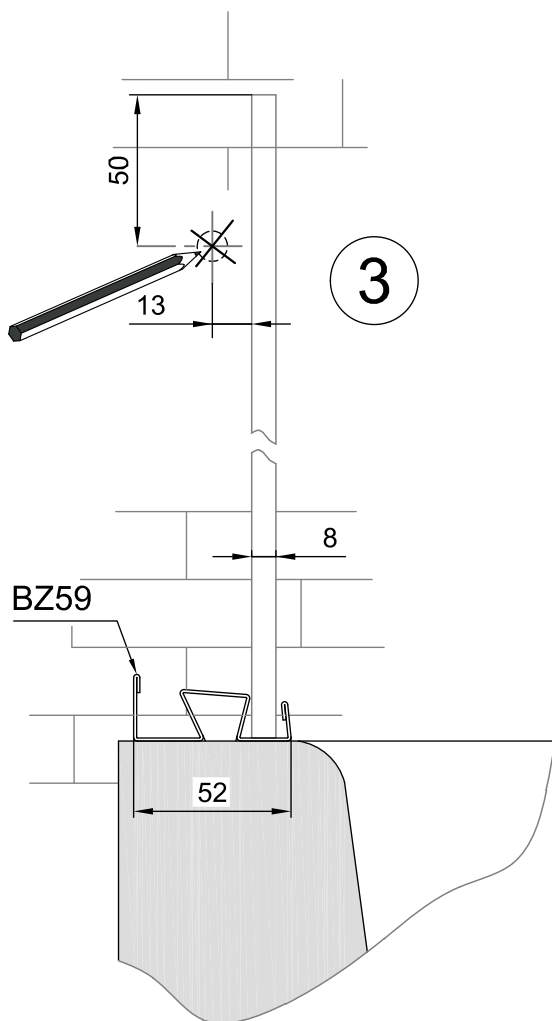

BZ09
SHOWER BOXE "HIP ZAC"
KIT FOR BATH TUBS
1000 - 2000 mm - ROUND SECTION

Installation instructions

Packing List	
	BZ10 2 X
	BZ30 1 X
	BZ49 1 X
	BZ70 2 X
	BZ59 1 X
	BZ90 2 X

Optionals parts			
			
8PT8-10	8PT8-35	5Q12	8PT8-25

Tools supplied	Tools required	Fittings required
 CH-NEUS	   	 2 x

5

11

12

13