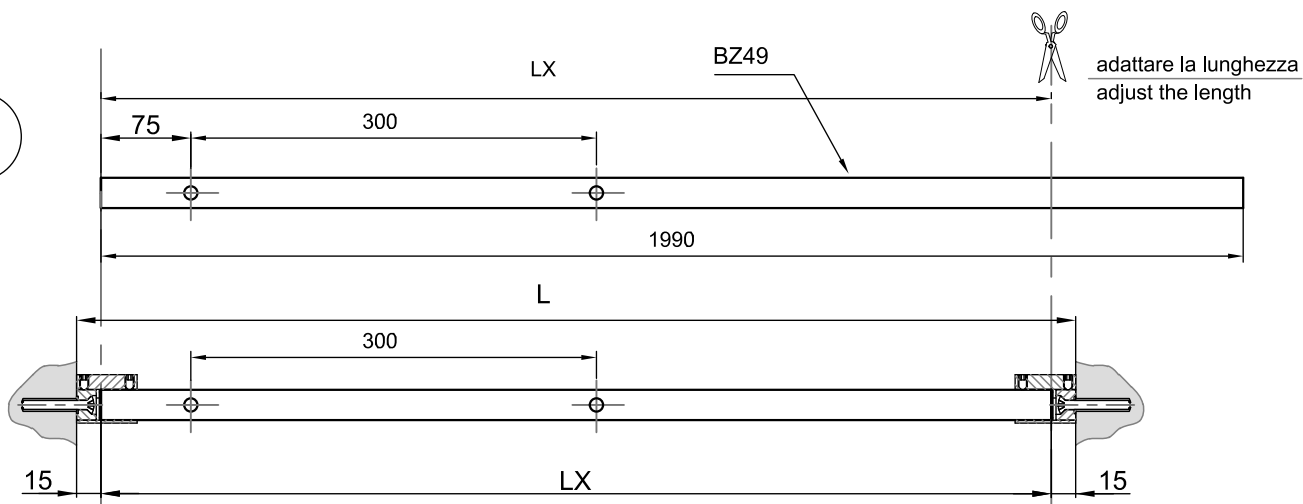

BZ09
SHOWER BOXE "HIP ZAC"
KIT FOR BATH TUBS
1000 - 2000 mm - ROUND SECTION

Installation instructions

Packing List	
	BZ10 2 X
	BZ30 1 X
	BZ49 1 X
	BZ70 2 X
	BZ59 1 X
	BZ90 2 X

Optionals parts			
			
8PT8-10	8PT8-35	5Q12	8PT8-25

Tools supplied	Tools required	Fittings required
 CH-NEUS	   	 2 x

5

11

12

13